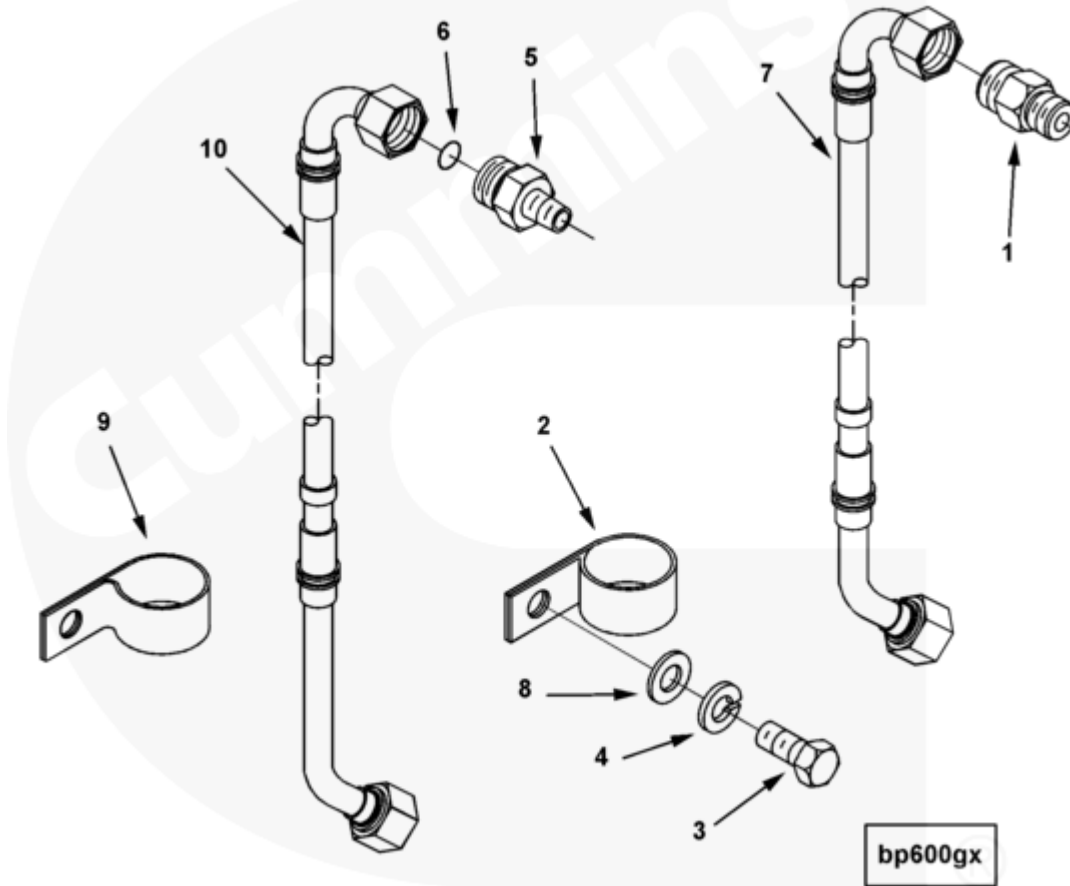

Parts Catalog - Option Detail

Electronic Parts Catalog - Option Detail				
Option	Group	Graphic	Film Card	Date
BP6110-04	10.06.1	bp600gx	K38	02-AUG-04
Engines	GTA38, K38, KTA38GC CM558, QSK38 CM2150 K106, QSK38 CM2150 MCRS, QSK38 CM850 MCRS			

©Cummins Inc

[SMALL](#) | [MEDIUM](#) | [LARGE](#)

Cart	Ref No	Part Number	Part Description	Required	Remarks
View My Cart					
		BP6110-04	Turbocharger Oil Hose		
		3628534	Turbocharger Oil Hose	2	
<input type="checkbox"/>		3634685	Male Union	1	
	1	3634687	Male Union	1	

<input type="checkbox"/>		3037537	O-Ring Seal	1	
<input type="checkbox"/>	2	3629452	Clip	2	
		3628543	Turbocharger Supply Hose	1	
<input type="checkbox"/>	3	S 109	Hexagon Head Cap Screw	1	3/8 - 16 x 7/8 in.
<input type="checkbox"/>	4	S 604	Lock Washer	1	3/8 in.
<input type="checkbox"/>		3634690	Male Union	1	
	5	3634692	Male Union	1	
<input type="checkbox"/>	6	3922794	O-Ring Seal	1	
<input type="checkbox"/>	7	3632015	Flexible Hose	1	
<input type="checkbox"/>	8	3628902	Plain Washer	2	
<input type="checkbox"/>	9	3175058	Clip	4	
		3629689	Flexible Hose	1	
<input type="checkbox"/>		3634690	Male Union	1	
	5	3634692	Male Union	1	
<input type="checkbox"/>	6	3922794	O-Ring Seal	1	
<input type="checkbox"/>	11	3629687	Flexible Hose	1	